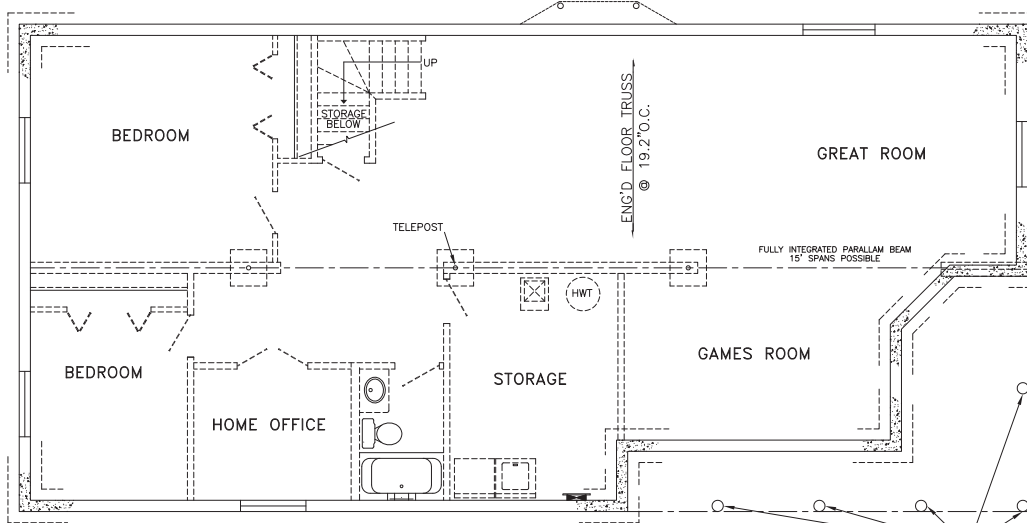

THE RIVENDEL

MODEL 30261

29' x 60' (1740 sq.ft.)

MAIN LEVEL

PROPOSED LOWER LEVEL