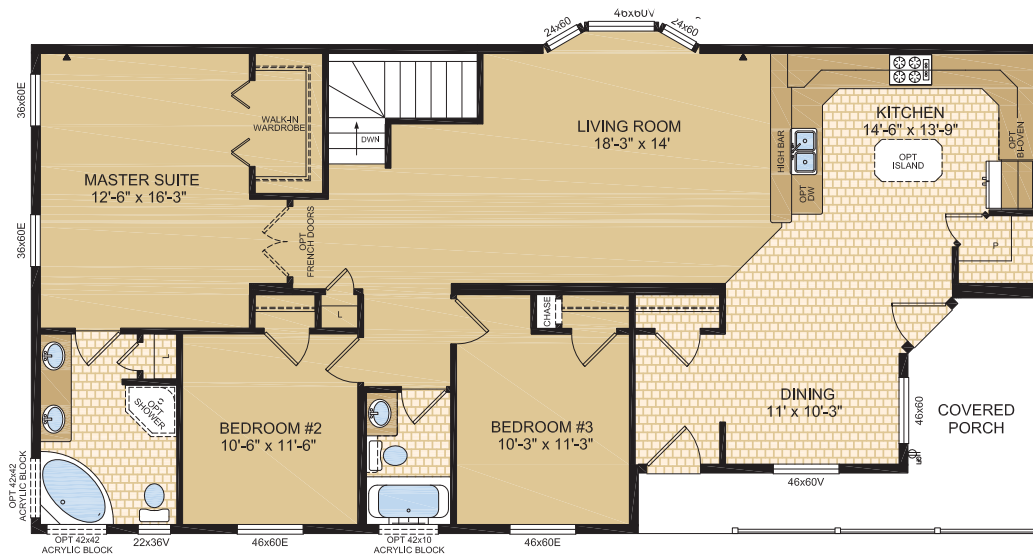

THE RIVENDEL

MODEL 30261

29' x 60' (1740 sq.ft.)

MAIN LEVEL

PROPOSED LOWER LEVEL