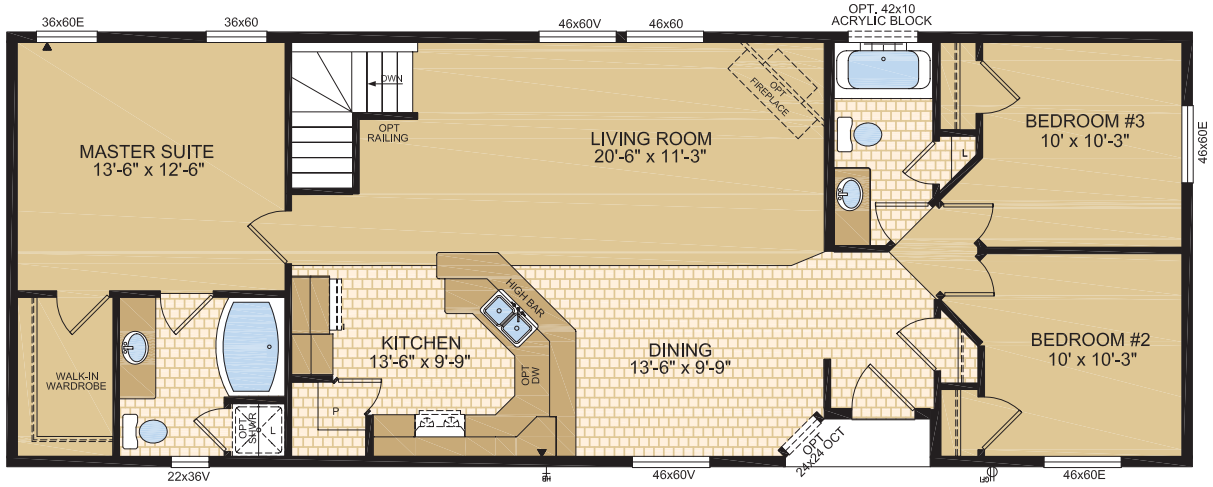

THE OAKDALE

MODEL 22676

22' x 60' (1320 sq.ft.)

MAIN LEVEL

PROPOSED LOWER LEVEL