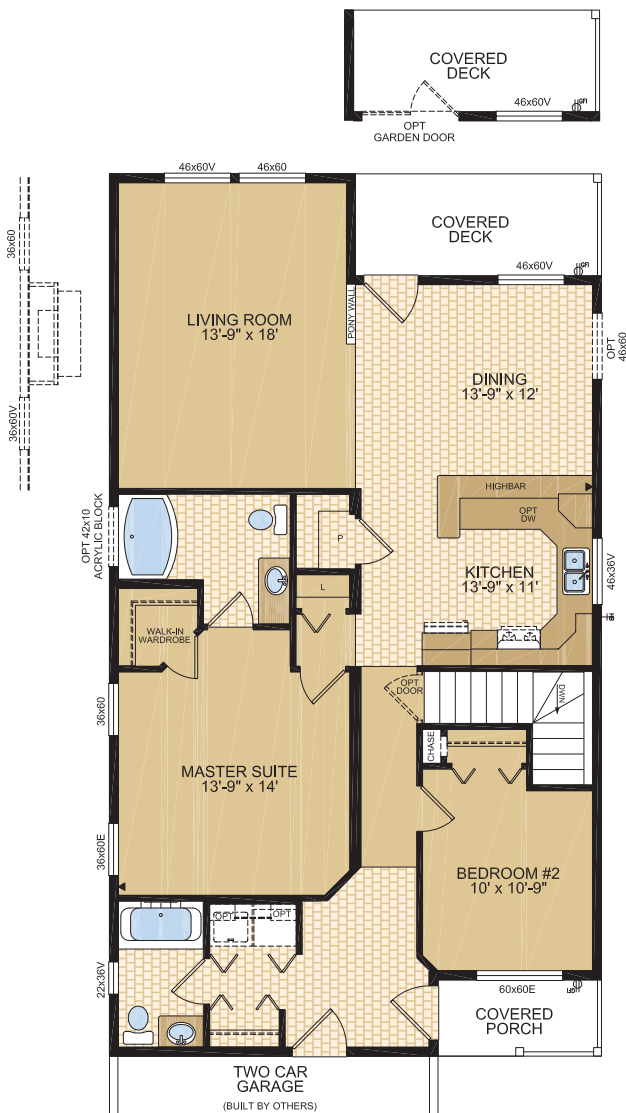

THE MANSFIELD

MODEL 30119

29' x 52' (1508 sq.ft.)

MAIN LEVEL

PROPOSED LOWER LEVEL