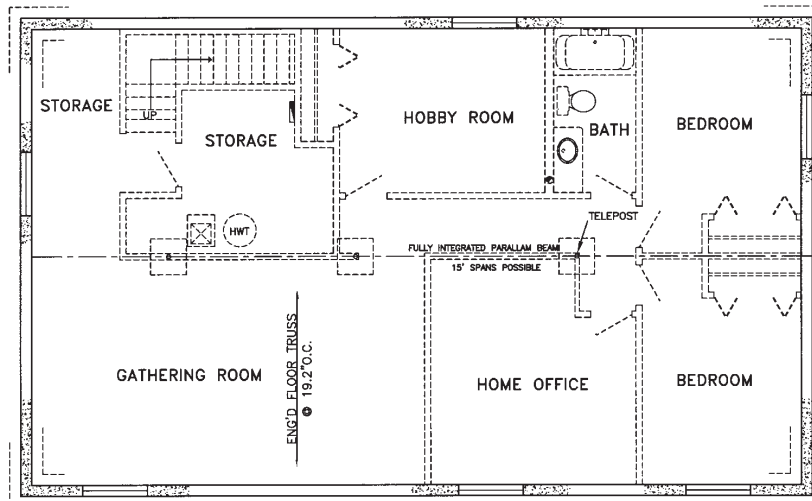

THE LAPORTE

MODEL 30110

29' x 48' (1392 sq.ft.)

MAIN LEVEL

PROPOSED LOWER LEVEL