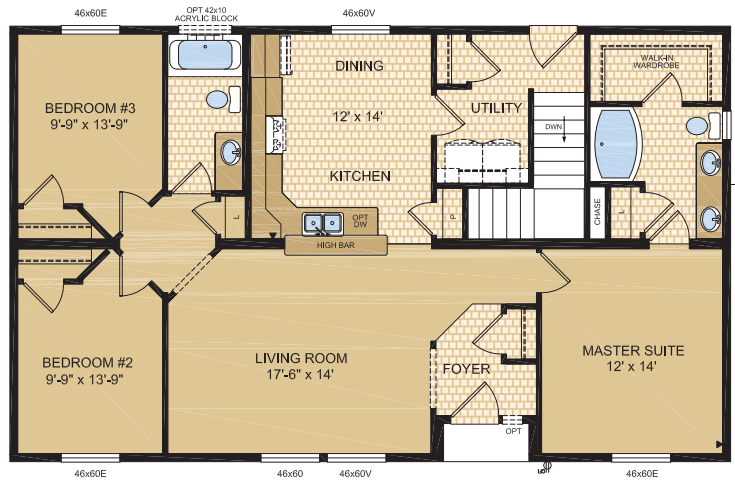

THE JACOBSON

MODEL 30112

29' x 48 (1392 sq.ft.)

MAIN LEVEL

PROPOSED LOWER LEVEL