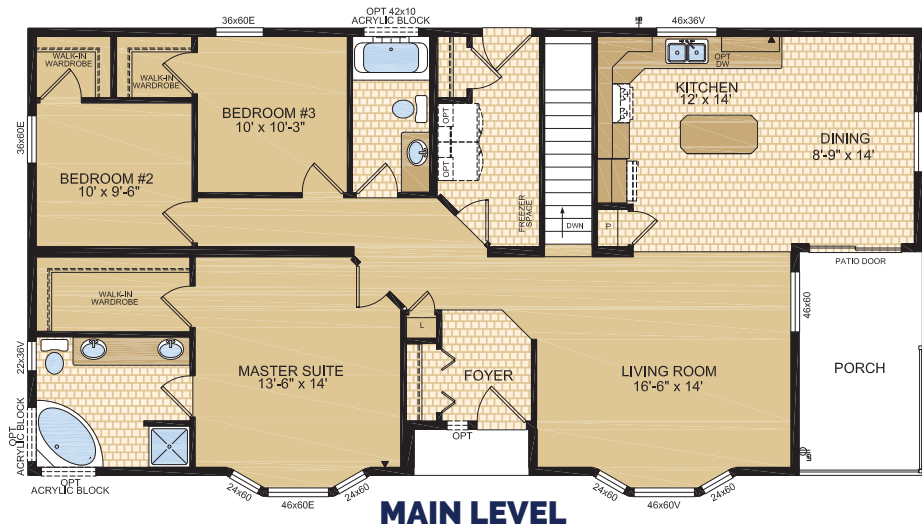

# THE EMERALD

MODEL 30239

29' x 58' (1682 sq.ft.)

**MAIN LEVEL**

**PROPOSED LOWER LEVEL**