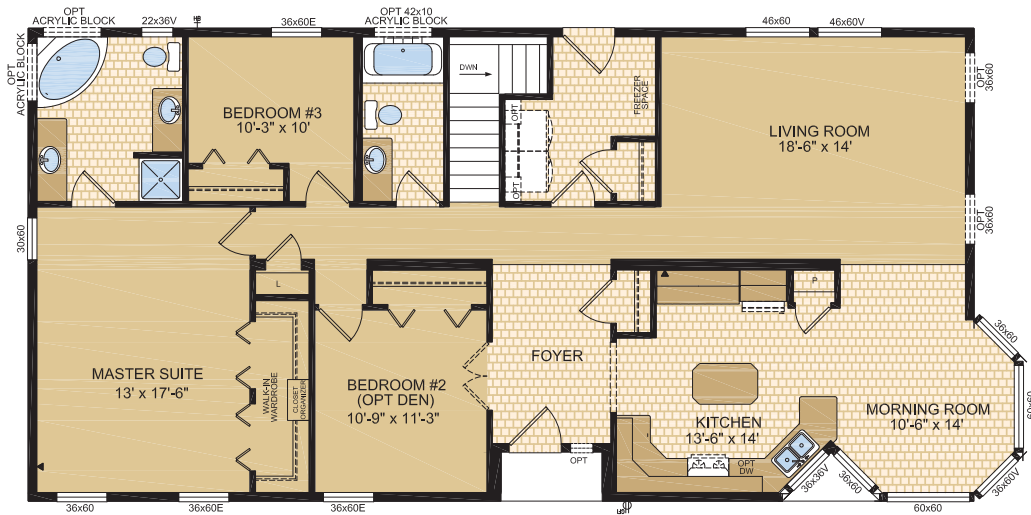

THE DAVENPORT

MODEL 30244

29' x 58'/60' (1710 sq.ft.)

MAIN LEVEL

PROPOSED LOWER LEVEL