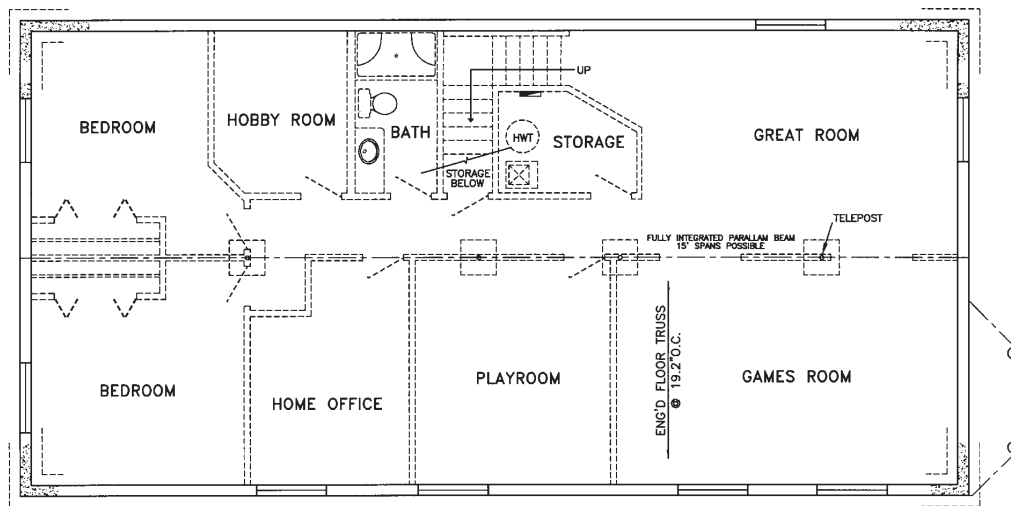

THE DAVENPORT

MODEL 30244

29' x 58'/60' (1710 sq.ft.)

MAIN LEVEL

PROPOSED LOWER LEVEL