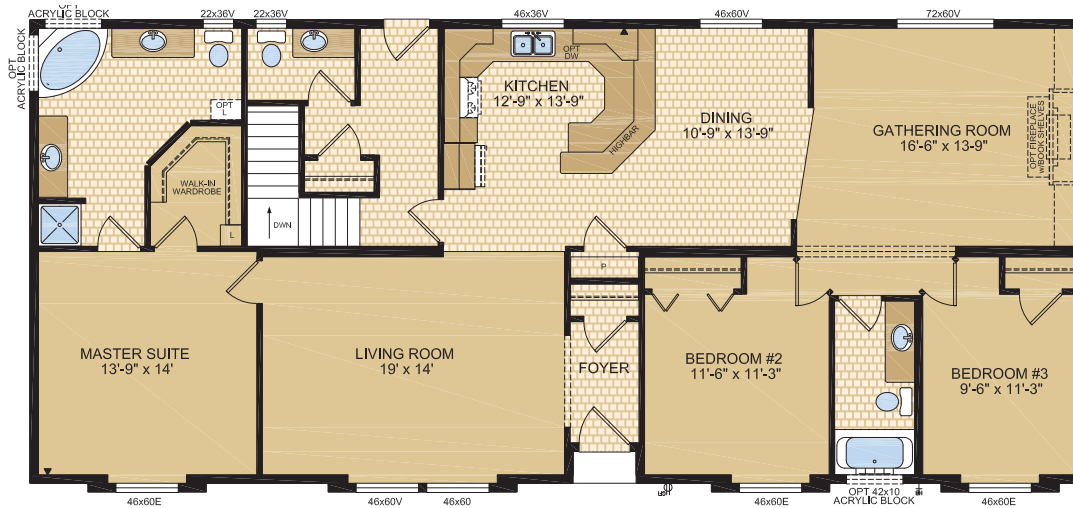

THE CUTLER

MODEL 30060V

29' x 38' (1102 sq.ft.)

MAIN LEVEL

PROPOSED LOWER LEVEL