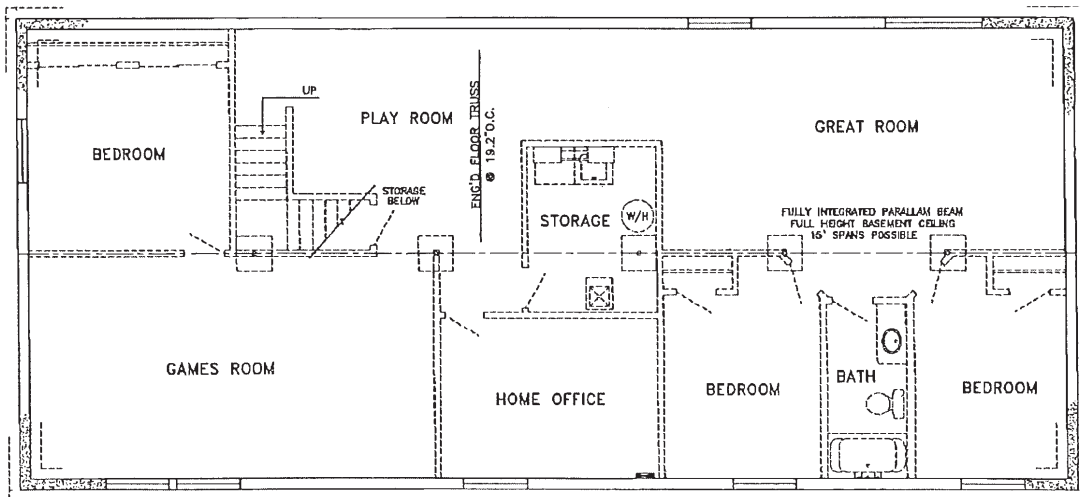

THE CUTLER

MODEL 30060V

29' x 38' (1102 sq.ft.)

MAIN LEVEL

PROPOSED LOWER LEVEL