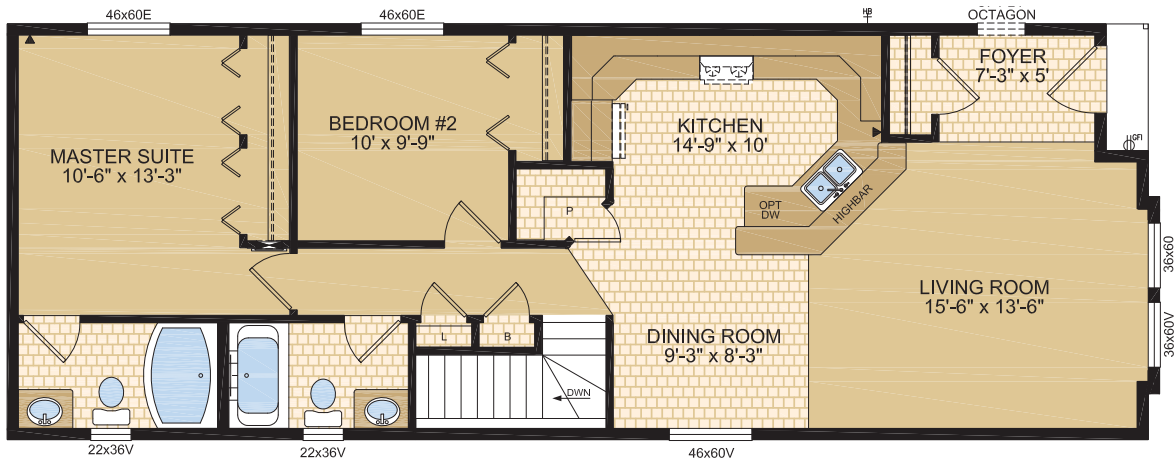

THE CAMPBELL

MODEL 20672

20' x 54' (1080 sq.ft.)

MAIN LEVEL

PROPOSED LOWER LEVEL