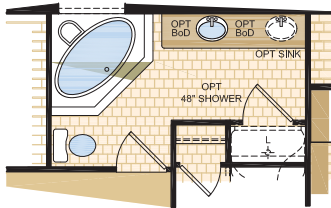

MANSURA SINGLE SECTION

LEEDS

MODEL 22550

22' x 76' (1672sq. ft.)

Ensuite Shown w/ Optional Deluxe Jetted Corner Oval Tub