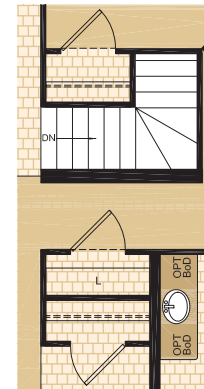

## WEDGEPORT

MODEL 32300TS

32' x 38' (1,216 sq.ft.)

**OPTIONAL FOUNDATION**