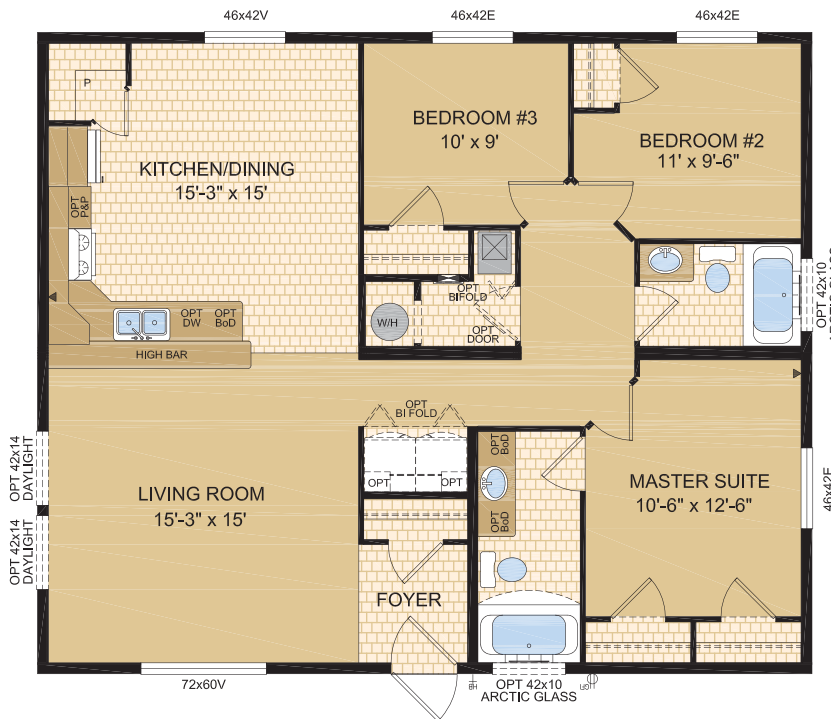

## WEDGEPORT

MODEL 32300TS

32' x 38' (1,216 sq.ft.)

**OPTIONAL FOUNDATION**