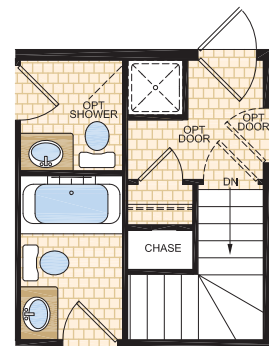

MANSURA MULTI SECTION

SARATOGA

MODEL 30692TS

29' x 38' (1,102 sq.ft.)

OPTIONAL FOUNDATION