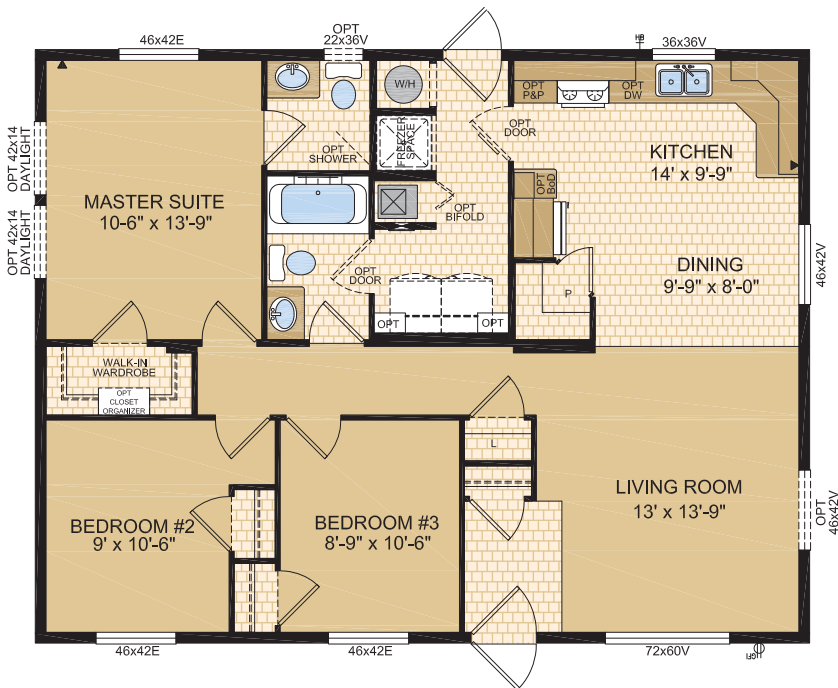

MANSURA MULTI SECTION

SARATOGA

MODEL 30692TS

29' x 38' (1,102 sq.ft.)

OPTIONAL FOUNDATION