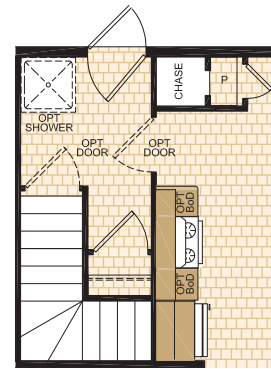

MANSURA MULTI SECTION

ROCKDALE

MODEL 32403TS

32' x 38' (1,216 sq.ft.)

**OPTIONAL
FOUNDATION**