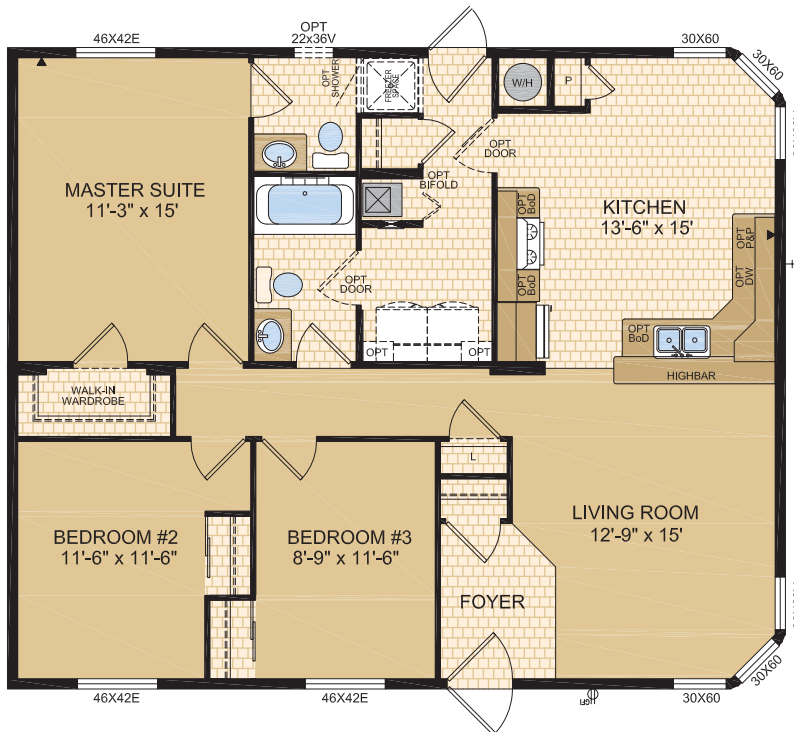

MANSURA MULTI SECTION

ROCKDALE

MODEL 32403TS

32' x 38' (1,216 sq.ft.)

**OPTIONAL
FOUNDATION**