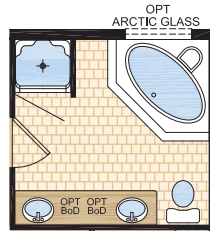

ECLIPSE IV

MODEL 22721

22' x 76' (1672 sq.ft.)

**ENSUITE SHOWN
W/ OPTIONAL DELUXE
JETTED CORNER
OVAL TUB**

**OPTIONAL
KITCHEN
LAYOUT**