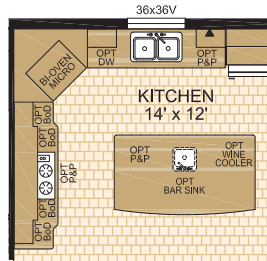

ECLIPSE III

MODEL 22720

22' x 76' (1672 sq.ft.)

**ENSUITE SHOWN
W/ OPTIONAL DELUXE
JETTED CORNER
OVAL TUB**

**OPTIONAL
KITCHEN
LAYOUT**