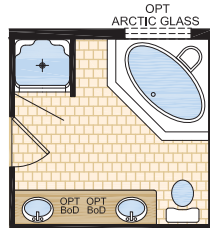

ECLIPSE III

MODEL 22720

22' x 76' (1672 sq.ft.)

**ENSUITE SHOWN
W/ OPTIONAL DELUXE
JETTED CORNER
OVAL TUB**

**OPTIONAL
KITCHEN
LAYOUT**