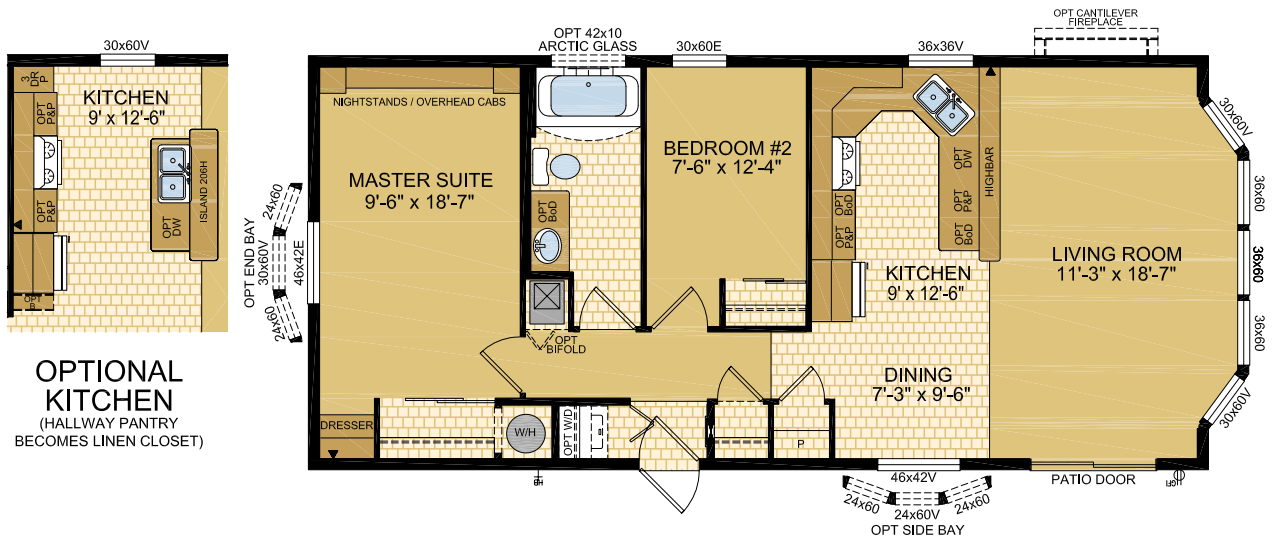

KOOTENAY

MODEL 20072

20' x 44' (880 sq. ft.)

**OPTIONAL
KITCHEN**
(HALLWAY PANTRY
BECOMES LINEN CLOSET)